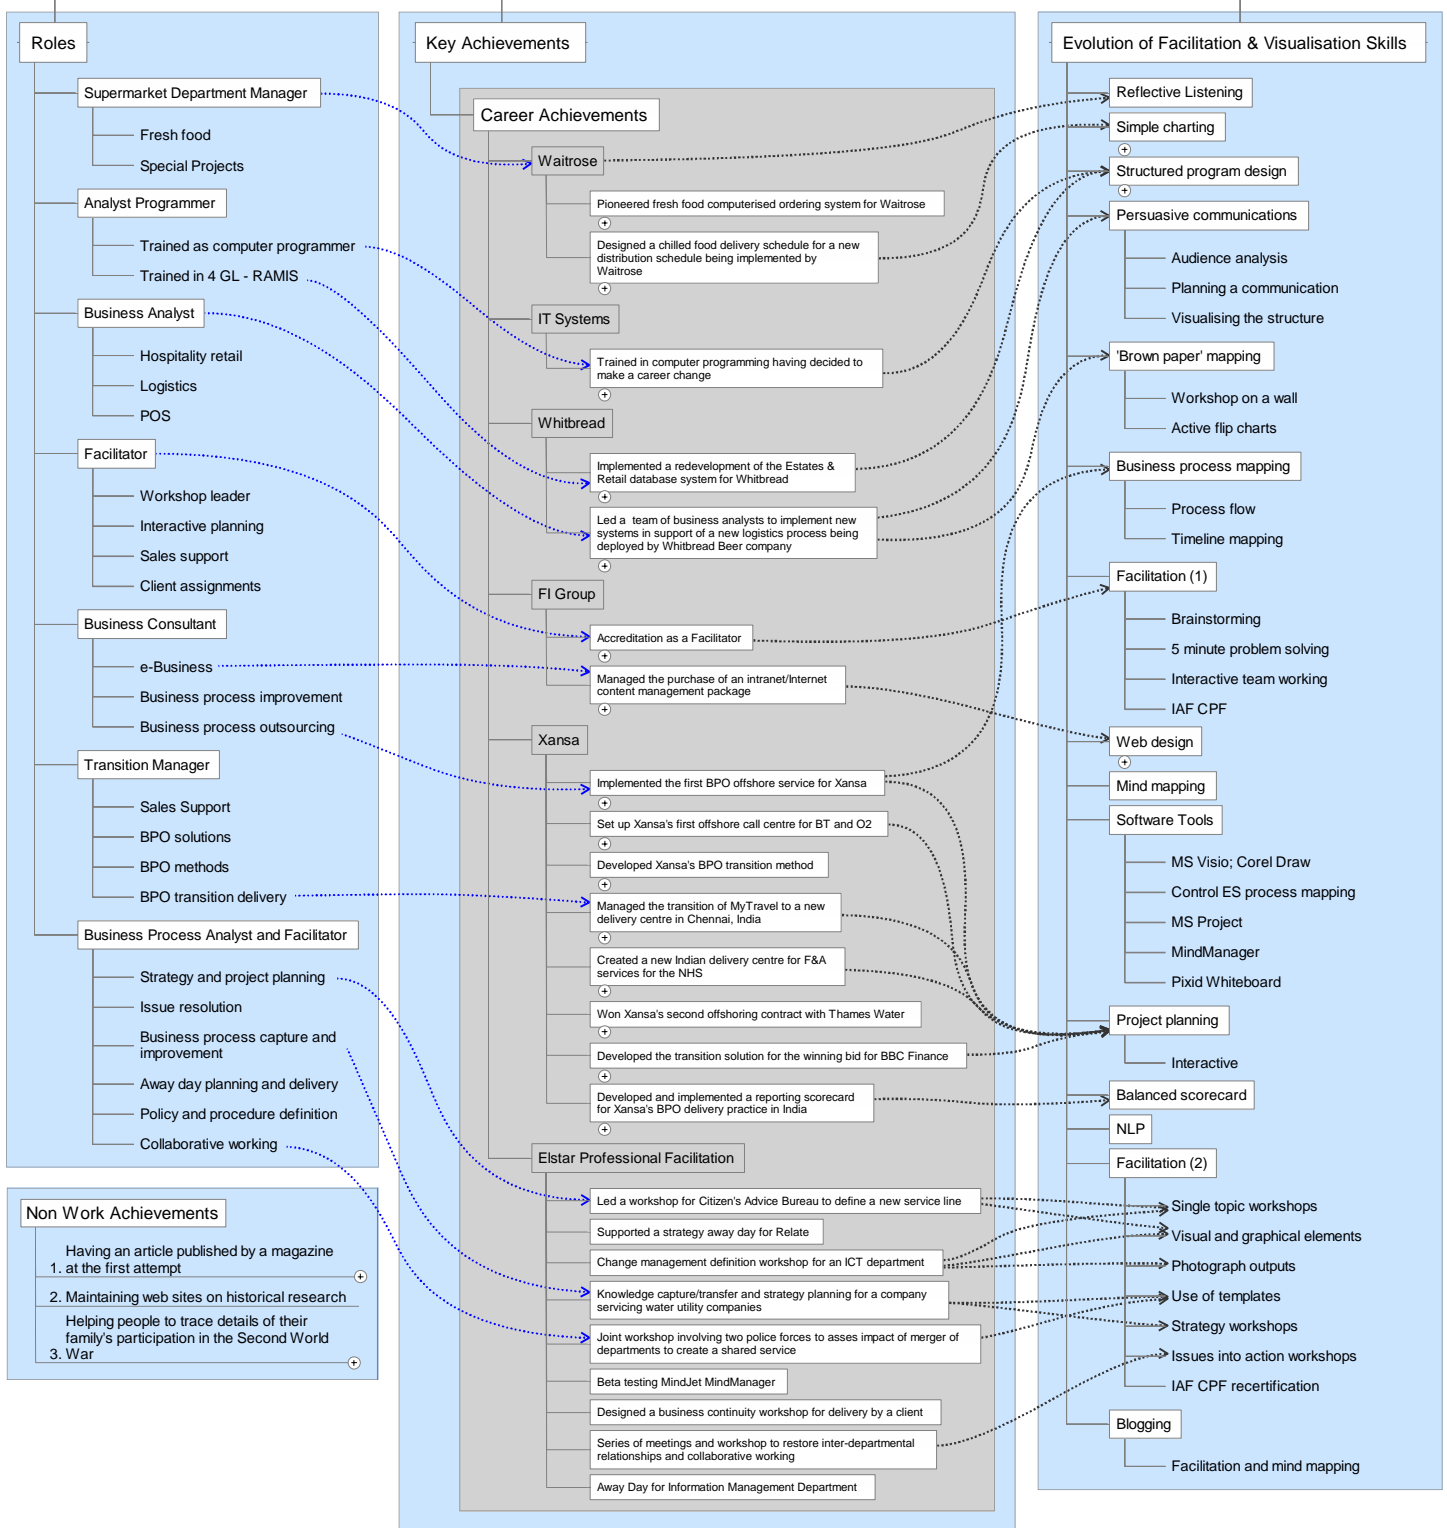

Steve Rothwell
Facilitator and Business
Process Analyst

www.elstar-consulting.com
vismap.blogspot.com